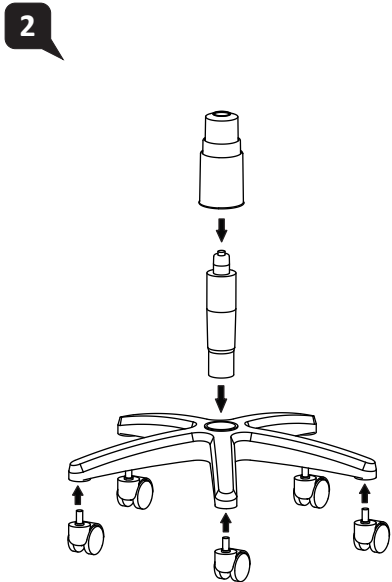

Assembly Instruction

User Instruction

MERRYFAIR.

Mata Low Back Gaslift

A

Seat Height Adjustable

Pull up lever on right-side to raise or lower seat. Adjust such that your feet are adequately supported on floor.