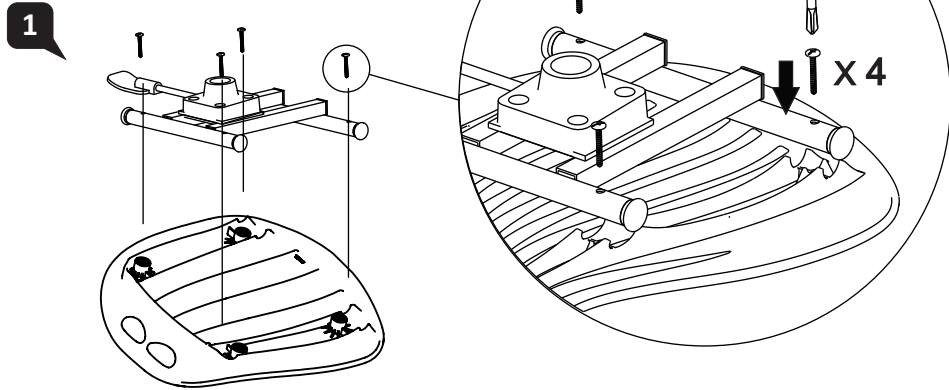

Assembly Instruction

User Instruction

MERRYFAIR.

Mata Low Back Gaslift

A

Seat Height Adjustable

Pull up lever on right-side to raise or lower seat. Adjust such that your feet are adequately supported on floor.